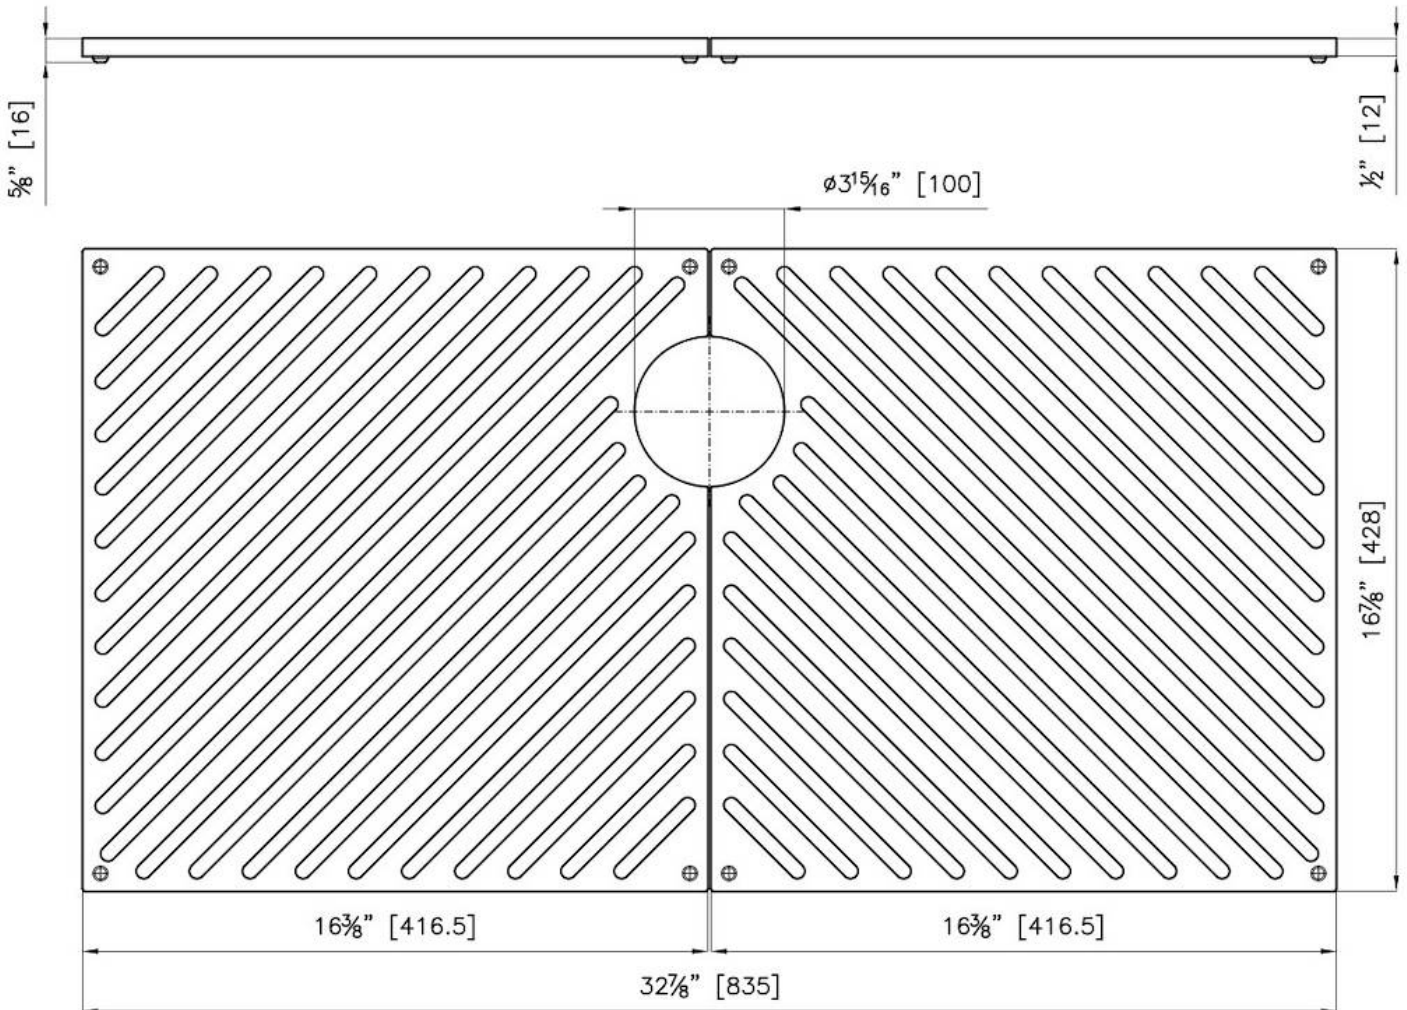

Canova Black grid

Accessories

Code: 8100 613

DETAILS

Material Foster Black Composit

Sink accessories Grill

Dimensions 41,6x42,8 cm
16 ³/₈"x16 ⁷/₈"

Overall dimensions 83,5x42,8 cm
32 ⁷/₈"x16 ⁷/₈"

Notes: The grids 8100 613 are sold in pairs.
One unit of 8100 613 is therefore sufficient to fully cover the bottom of the sink.
Suitable only for sink Canova 1339 660.

TECHNICAL DATA

The grids 8100 613 are sold in pairs.
 One unit of 8100 613 is therefore sufficient to fully cover the bottom of the sink.

RECOMMENDED PAIRINGS

Sink Canova 35" x 20" – U/M
1339 660